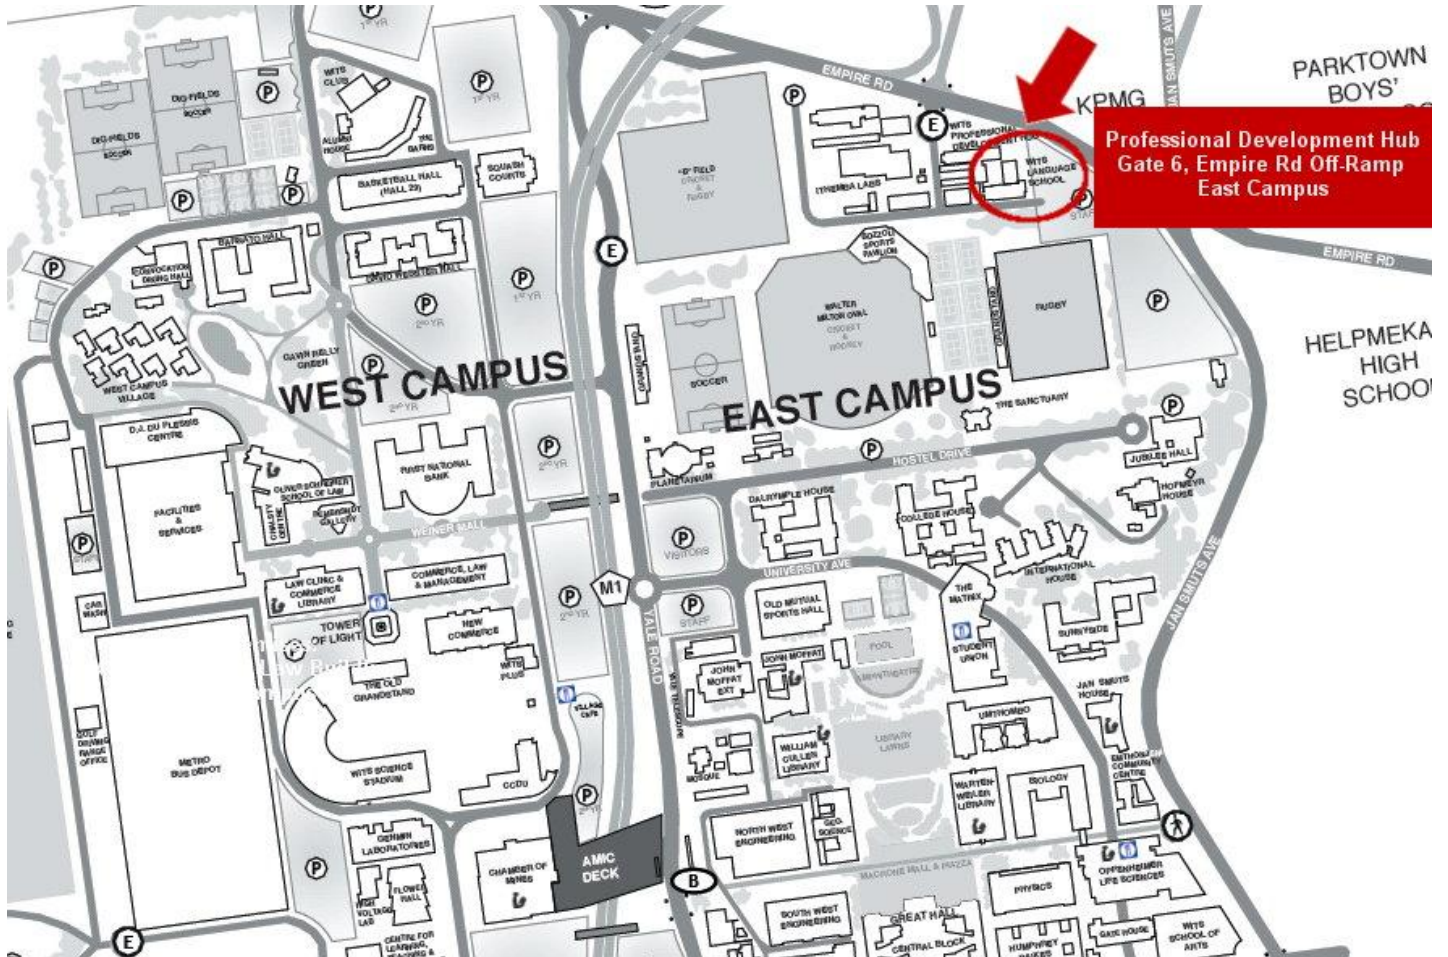

Wits Language School

Professional Development Hub

Gate 6

Corner of Empire Road and Jan Smuts Avenue (Entrance on Empire Road)

University of the Witwatersrand

Map

Directions

Travelling South from Pretoria and Sandton

- Take the M1 South from Pretoria or Sandton
- Take the Empire Road off ramp R55 (on the left)
- At the traffic light (on Empire Road) continue straight across the intersection into the PDH gatehouse (Gate 6)

Travelling North from Johannesburg CBD on Jan Smuts Avenue M27

- Turn left at intersection of Empire Road and Jan Smuts Avenue
- Travel west along Empire Road
- At 1st traffic light turn left into the PDH gatehouse (Gate 6)